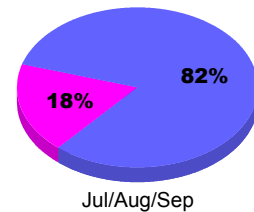

Jul/Aug/Sep

Male Female