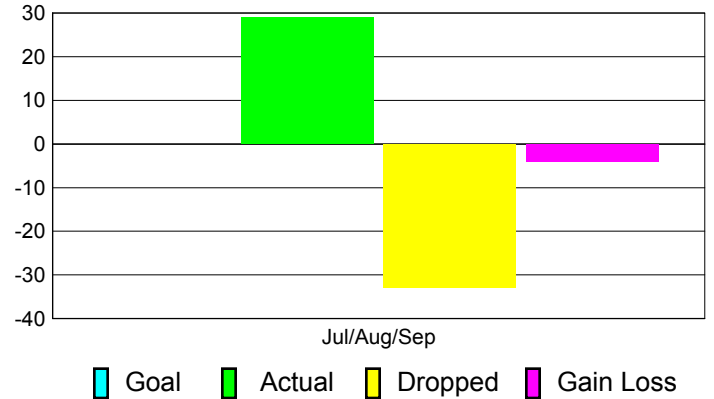

### YTD Status Quo Clubs 2012-2013

Status Quo Clubs Compared to Status Quo Members

## MEMBERSHIP

**Membership Results  
2012-2013**

**Membership  
2011-2012**

Month	Net Memb Goal	Actual New Memb	Actual Dropped Memb	Gain/Loss of Memb	Gain/Loss of Memb
Jul/Aug/Sep		29	-33	-4	8
<b>Totals</b>		<b>29</b>	<b>-33</b>	<b>-4</b>	<b>8</b>

### Membership Results 2012-2013

Goal, New, Dropped, Gain/Loss

### Comparison of Membership Gain/Loss

Current Year Compared to the Previous Year